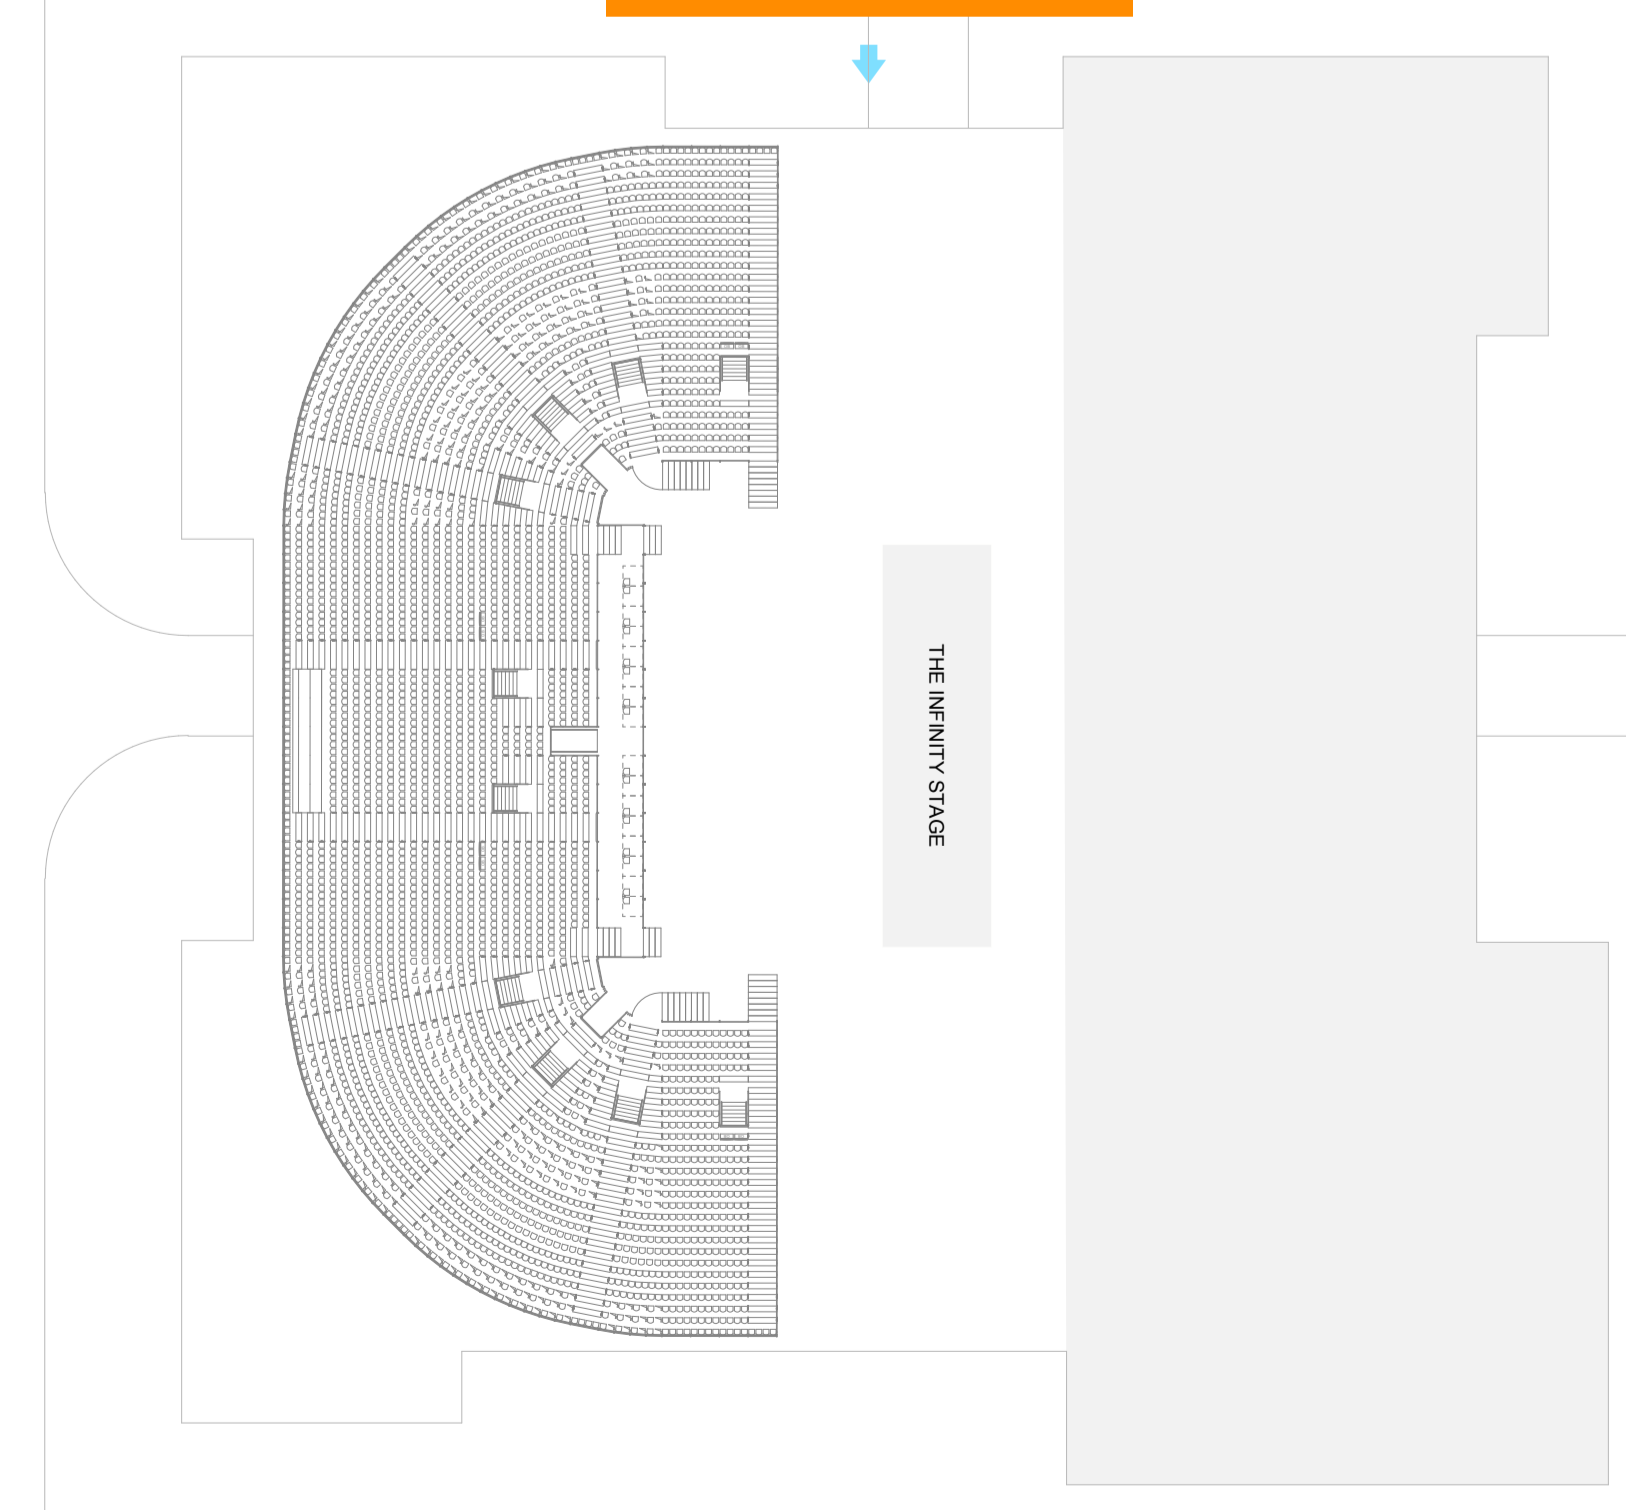

CASINO & SPORTS BETTING + PAYMENT EXPERT SUMMIT  
HALL 4

AFFILIATE LEADERS SUMMIT  
HALL 3

THE INFINITY STAGE  
AMPHITHEATER

REGISTRATION